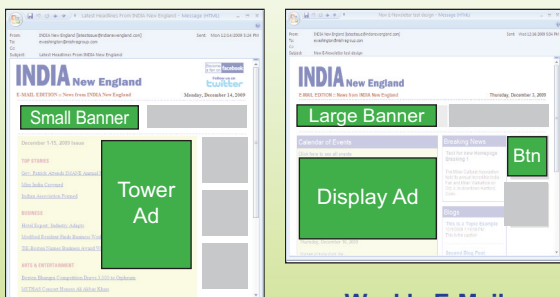

E-Mail News Update

cost per month (8 issues)

Issue Update E-Mail
(Every Tuesday)
Latest News & Photos

Weekly E-Mail
(Every Thursday)
Latest News, Photos,
Blogs & Events from
www.IndiaNewEngland.com

	12 Months	9 Months	6 Months	3 Months	1 Month
Display 460 x 300 pixels	$375	$400	$425	$450	$500
Tower 275 x 500 pixels	$375	$400	$425	$450	$500
Large Banner 460 x 60 pixels	$300	$320	$340	$360	$400
Small Banner 300 x 60 pixels	$225	$240	$255	$270	$300
Button 120 x 120 pixels	$150	$160	$170	$180	$200

Combined (Web Site + E-Newsletter)

cost per month

Web Site	E-News	12 Months	9 Months	6 Months	3 Months	1 Month
Large Banner	Display/Tower	$763	$820	$878	$935	$1,050
Small Banner	Display/Tower	$688	$740	$793	$845	$950
Large Banner		$575	$620	$665	$710	$800
Small Banner		$425	$460	$495	$530	$600
Button		$238	$260	$283	$305	$350

AD MATERIAL SPECIFICATIONS

- 72 dpi in the dimensions specified (width x height in pixels)
- JPEG, GIF or Animated GIF format

INDIA New England also provides design services if needed. Please contact us for a quote.

- RGB color mode
- File size no larger than 100 KB, compressed for web